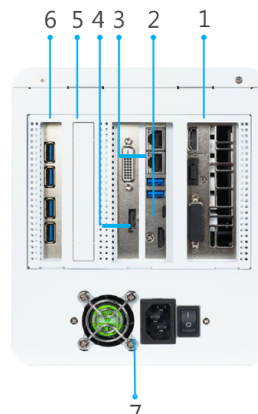

Mechanical & Environmental

Operation Temperature	-5°C ~ 40°C
Storage Temperature	-40°C ~ 70°C
Dimension	175(W) x 403(D) x 204(H) mm
	- 1x 5500RPM CPU Cooler - 1x 120*120mm System fan