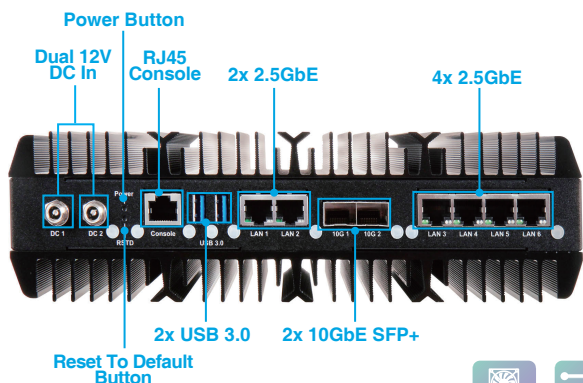

ANS-7A44E

Fanless Desktop Platform with AMD V3000 V3C18I processor and six 2.5GbE plus two 10GbE Ports for SD-WAN Solution

FEATURES

- Fanless Desktop with wide-range operating temperature
- AMD V3C18I processor series with 8 cores and 16 threads.
- 2x DDR5 SO-DIMM 4800MT/s Memory Up to 64GB
- 2x M.2 Key-M 2242/2280 slots (PCIe x4)
- 6x 2.5GbE RJ45 with 2-pair bypass and 2x 10GbE SFP+
- 2x M.2 Key-B 3042/3052 with 2x Micro SIM + 1x M.2 Key A-E 2230/3042 (PCIe + USB 2.0)

General

Processor	AMD V3000 V3C18I processors
BIOS	AMI BIOS
Memory	2x DDR5 SO-DIMM up to 64GB
Storage	2x M.2 Key-M 2242/2280 slots (PCIe x4)
Expansion	2x M.2 Key-B 3042/3052 slot with 2x Micro SIM 1x M.2 Key A-E 2230/3042 slot with PCIe and USB 2.0 signals
Security	TPM 2.0

External IO

Console	1x RJ45 Console
USB	2x USB 3.0
Ethernet	6x 2.5GbE RJ45 (Intel I226) and 2x 10GbE SFP+ Two pairs of LAN bypass

Power Adapter

System	Dual 12VDC outputs with 65W Power Adapter, 110-220V AC input
--------	--