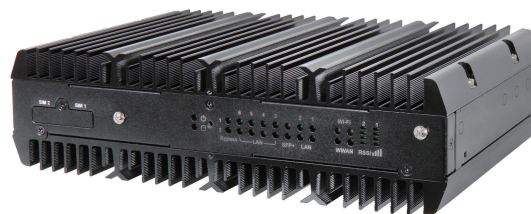

ANS-7A44E

Fanless Desktop Platform with AMD V3000 V3C18I processor and six 2.5GbE plus two 10GbE Ports for SD-WAN Solution

FEATURES

- Fanless Desktop with wide-range operating temperature
- AMD V3C18I processor series with 8 cores and 16 threads.
- 2x DDR5 SO-DIMM 4800MT/s Memory Up to 64GB
- 2x M.2 Key-M 2242/2280 slots (PCIe x4)
- 6x 2.5GbE RJ45 with 2-pair bypass and 2x 10GbE SFP+
- 2x M.2 Key-B 3042/3052 with 2x Micro SIM + 1x M.2 Key A-E 2230/3042 (PCIe + USB 2.0)

General

Processor	AMD V3000 V3C18I processors
BIOS	AMI BIOS
Memory	2x DDR5 SO-DIMM up to 64GB
Storage	2x M.2 Key-M 2242/2280 slots (PCIe x4)
Expansion	2x M.2 Key-B 3042/3052 slot with 2x Micro SIM 1x M.2 Key A-E 2230/3042 slot with PCIe and USB 2.0 signals
Security	TPM 2.0

External IO

Console	1x RJ45 Console
USB	2x USB 3.0
Ethernet	6x 2.5GbE RJ45 (Intel I226) and 2x 10GbE SFP+ Two pairs of LAN bypass

Power Adapter

System	Dual 12VDC outputs with 65W Power Adapter, 110-220V AC input
--------	--